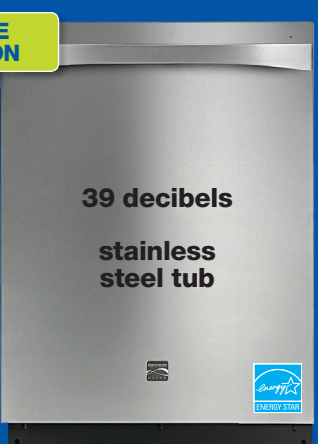

LOWEST PRICE OF THE SEASON

SAVE 38%
$599³⁹
FINAL AFTER SEARS CARD
665.99 before Sears card
REG. 979.⁹⁹
Dishwasher
02214573
Kenmore