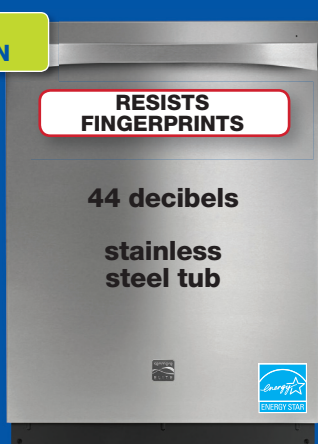

LOWEST PRICE OF THE SEASON

SAVE 44%
$849⁹⁹
FINAL AFTER SEARS CARD
944.44 before Sears card
REG. 1529.⁹⁹
Dishwasher
02214793
Kenmore Elite